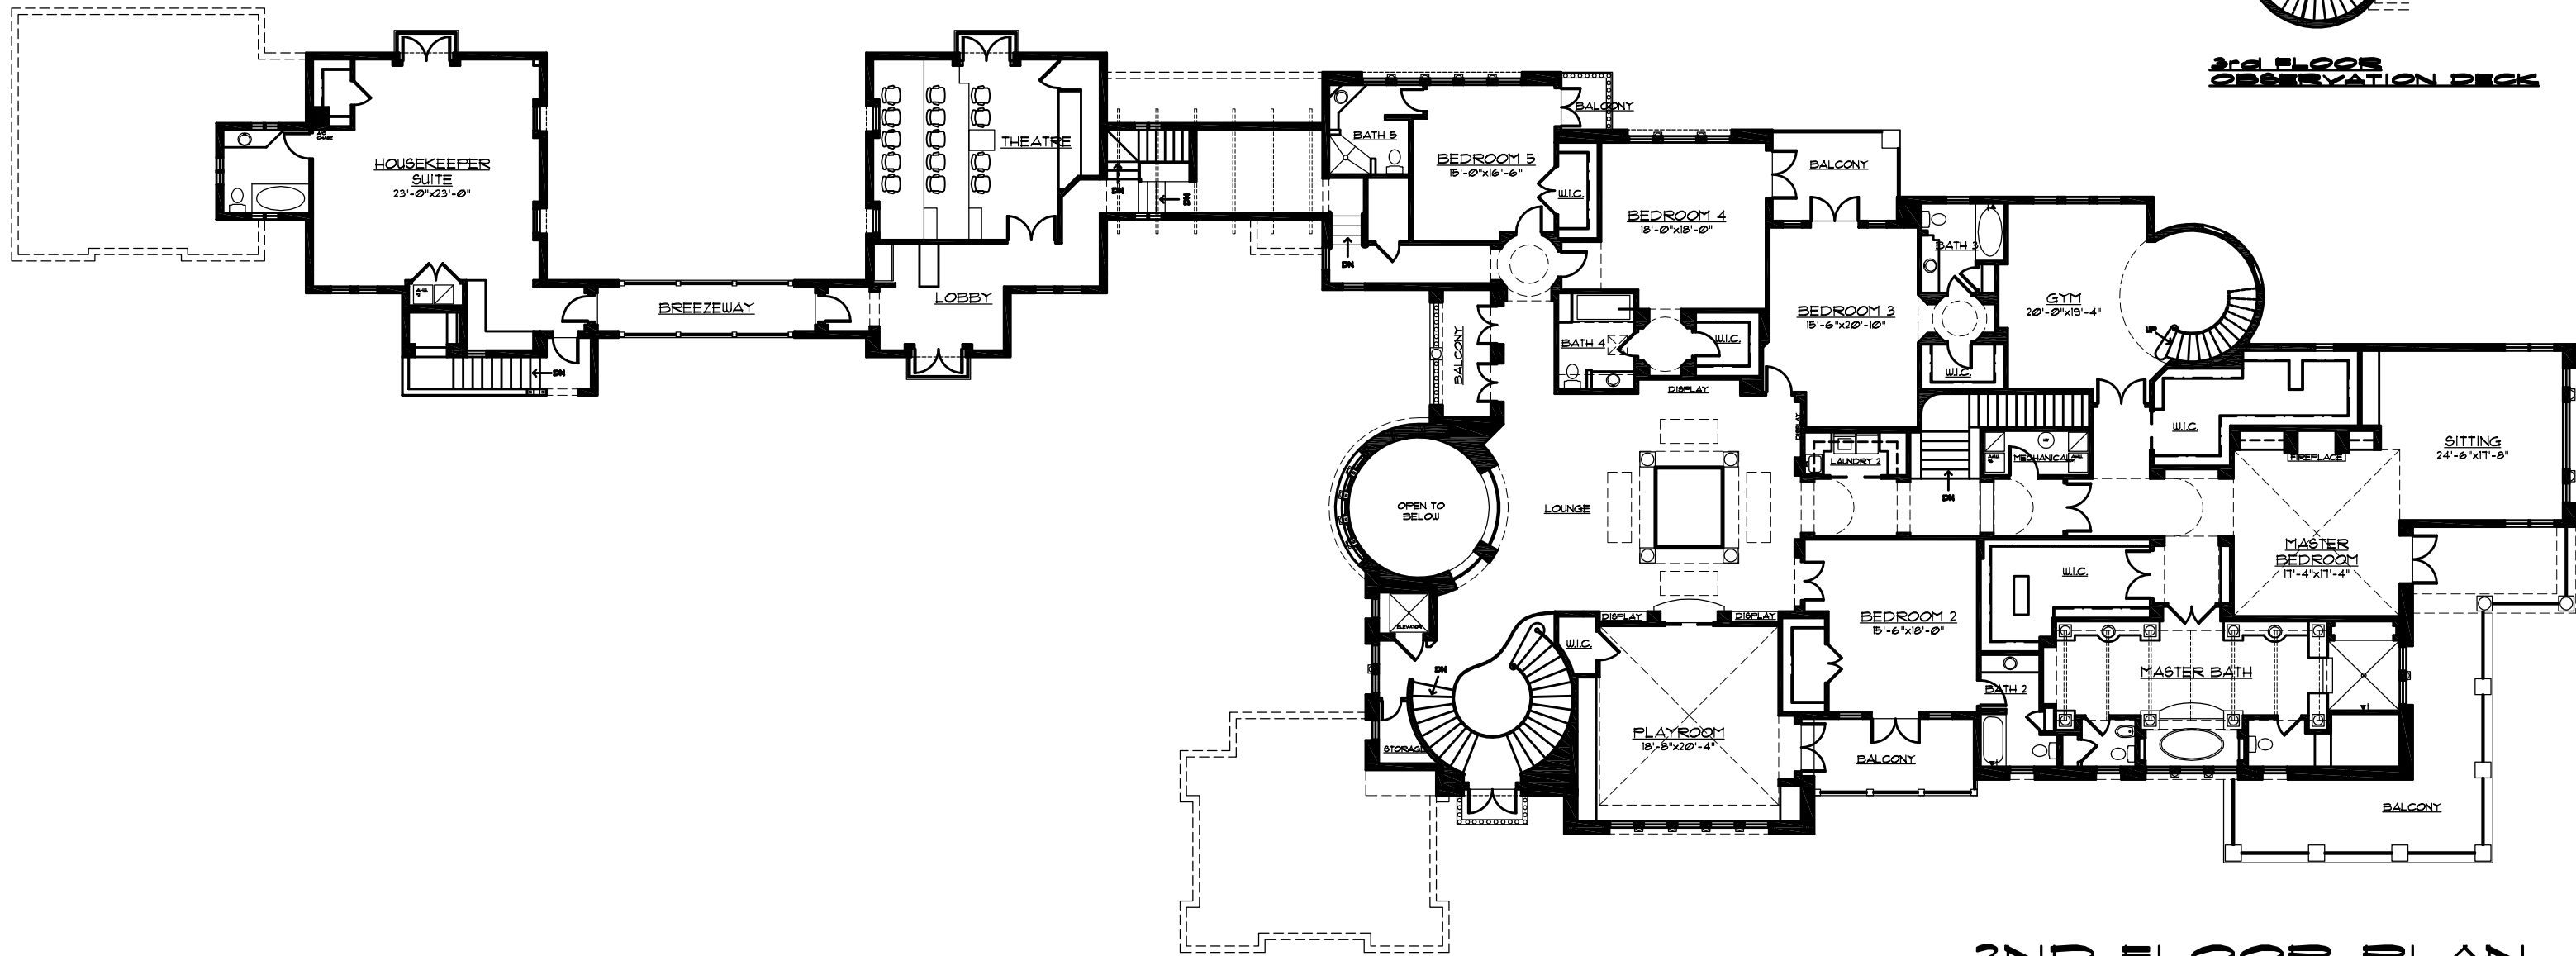

# PRIVATE RESIDENCE

FT. LAUDERDALE, FL

2nd FLOOR  
OBSERVATION DECK

2ND FLOOR PLAN

RANDALL  
STOFFT  
ARCHITECTS

42 N. Swinton Ave, Delray Beach, FL 33444 (561) 243-0799